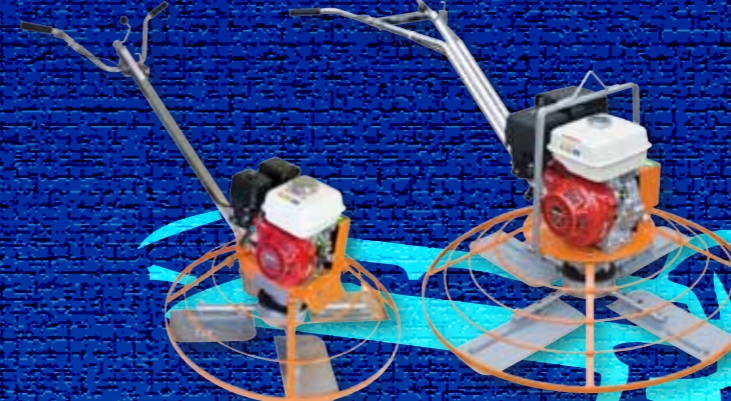

## MASTER FINISH 'TS SERIES' TROWEL MACHINES

The New Generation Trowel Machine

- Made in Australia
- Height Adjustable Handle Bar Stem
- Powered by a reliable Honda 4 Stroke Engine
- Heavy Duty Gear Box and Base Assembly
- Lifting Hook
- Local Parts and Service